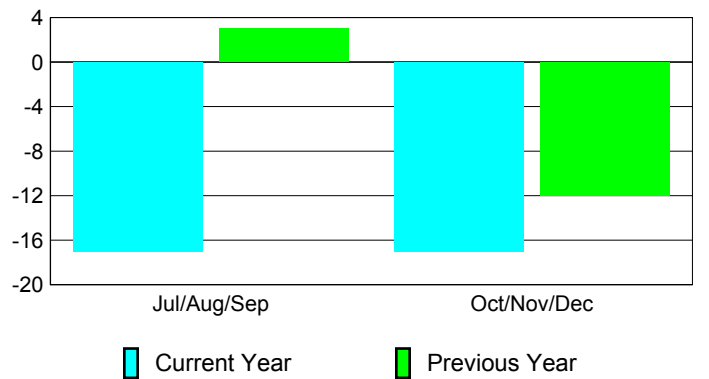

Comparison of Membership Gain/Loss

Current Year Compared to the Previous Year