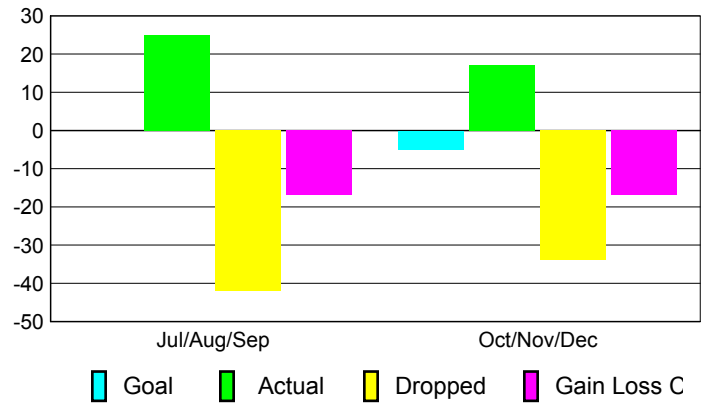

Membership Results 2010-2011

Goal, New, Dropped, Gain/Loss